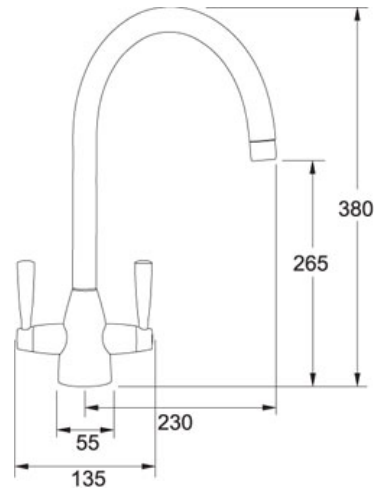

Eiger Eiger Chrome | 115.0049.989

FAMILY : Taps | SERIE : Eiger | MODEL : Eiger | FINISH : Chrome | INSTALLATION TYPE : Sink/Worktop

TECHNICAL DATA

Version	Bi-Flow Spout
Handle Width	135.00 mm
Height Overall	380.00 mm
Height to End of Spout	265.00 mm
Spout reach	230.00 mm
Hot Flow Rate at 0.3 bar	5 litres/min
Suitable for low pressure system	Yes
Tap Operation	2 Handle mixer
Type	Quarter Turn Ceramic Disc
Tap Pressure	Low Pressure