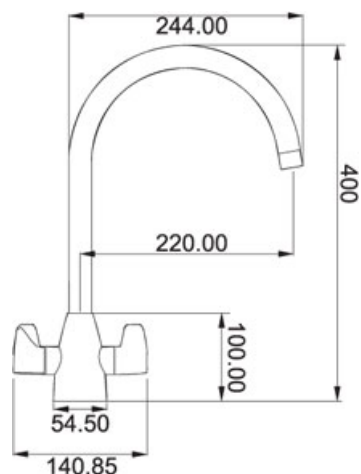

Davos Davos 'J' Chrome | 115.0050.044

FAMILY : Taps | SERIE : Davos | MODEL : Davos 'J' | FINISH : Chrome | INSTALLATION TYPE : Sink/Worktop

TECHNICAL DATA

Version	Bi-Flow Spout
Handle Width	141.00 mm
Height Overall	400.00 mm
Height to End of Spout	270.00 mm
Spout reach	220.00 mm
Hot Flow Rate at 0.3 bar	5 litres/min
Suitable for low pressure system	Yes
Tap Pressure	Low Pressure
Tap Operation	2 Handle mixer
Type	Quarter Turn Ceramic Disc