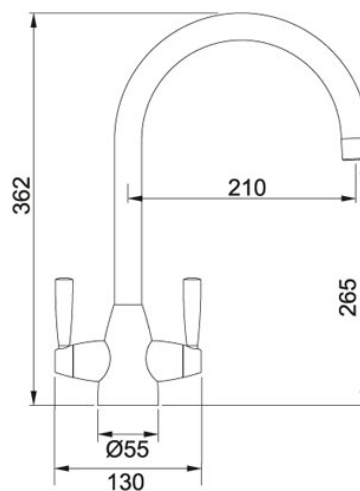

Valais Stainless Steel | 115.0364.026

FAMILY : Taps | SERIE : Valais | FINISH : Stainless Steel | INSTALLATION TYPE : Sink/Worktop | MODEL : Valais

Portfolio 55 model, guaranteed for 5 years.

TECHNICAL DATA

Version	Bi-Flow Spout
Height Overall	362.00 mm
Height to End of Spout	265.00 mm
Spout reach	210.00 mm