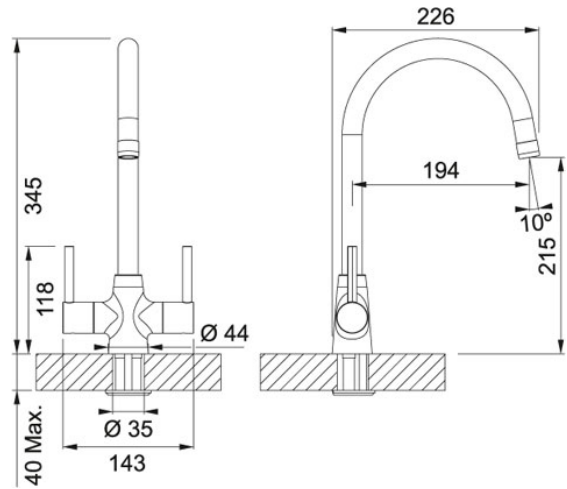

Swivel Spout Chrome | 115.0433.948

FAMILY : Taps | SERIE : Anteleo | MODEL : Swivel Spout | FINISH : Chrome | INSTALLATION TYPE : Sink/Worktop

Available in Chrome with sleek stylish levers, the Anteleo will complement all kitchen styles.

TECHNICAL DATA

Version	Swivel Spout
Height Overall	345.00 mm
Spout reach	194.00 mm
Height to End of Spout	215.00 mm
Handle Width	142.00 mm
Hot Flow Rate at 0.3 bar	4.00 litres/min
Suitable for low pressure system	Yes
Tap Operation	2 Handle mixer