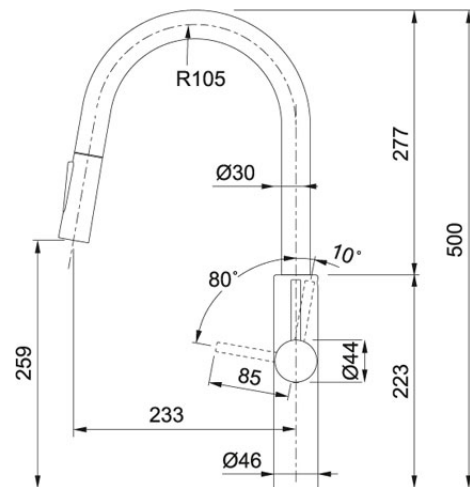

Chrome | 115.0523.290

FAMILY : Taps | SERIE : Pescara | FINISH : Chrome | SERIE : Pescara XL Slide-In | MODEL : Pull Down Spray

The Pescara Pull Down XL model has a useful pull-out spray. High Pressure model, available in Chrome only.

Take a look at our Pescara videos on our YouTube channel at www.youtube.com/UKFranke

TECHNICAL DATA

Version	Pull-Down Spray
Base	Ø 46
Tap Operation	Side Lever
Height to End of Spout	259.00 mm
Height Overall	500.00 mm
Spout reach	233.00 mm
Water Mixing Cartridge	Ø 35
Tap Pressure	High Pressure
Type	Ceramic Cartridge
Tap rotation	360 °
Hot Flow Rate at 0.3 bar	2.20 litres/min
Suitable for low pressure system	No