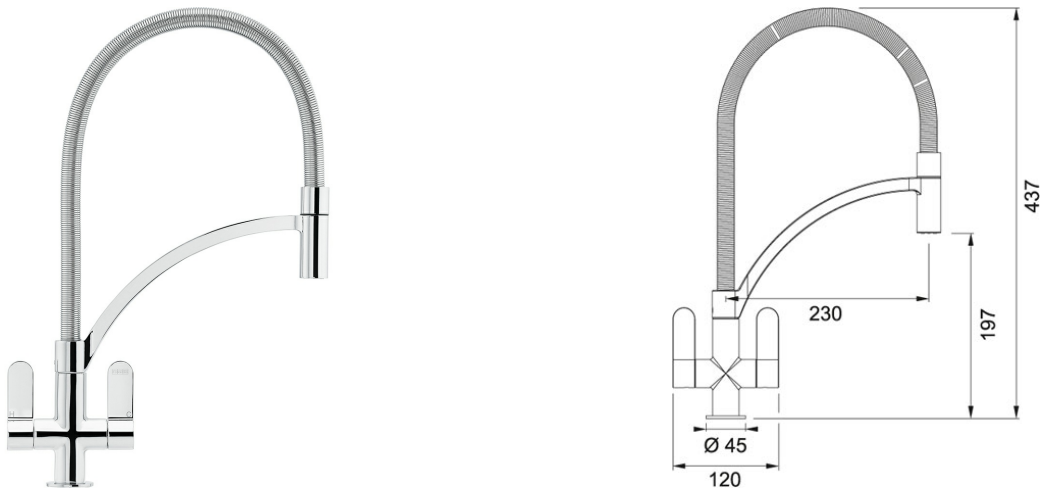

## Pull Out Nozzle Chrome | 115.0567.593

FAMILY : Taps | SERIE : Zelus | FINISH : Chrome | INSTALLATION TYPE : Sink/Worktop | MODEL : Pull Out Nozzle

The Zelus is a stunning tap with spring hose and pull-out nozzle with perlator - also available in coloured hose versions. Features rounded paddle handles.

This tap replaces the Wave.

### TECHNICAL DATA

|                                  |                   |
|----------------------------------|-------------------|
| Version                          | Single-Flow Spout |
| Hot Flow Rate at 0.3 bar         | 1.70 litres/min   |
| Suitable for low pressure system | No                |
| Height Overall                   | 437.00 mm         |
| Spout reach                      | 230.00 mm         |
| Height to End of Spout           | 197.00 mm         |
| Base                             | Ø-45              |
| Handle Width                     | 120.00 mm         |
| Water Mixing Cartridge           | Ceramic discs     |

# Pull Out Nozzle Chrome | 115.0567.593

FAMILY : **Taps** | SERIE : **Zelus** | FINISH : **Chrome** | INSTALLATION TYPE : **Sink/Worktop** | MODEL : **Pull Out Nozzle**

---