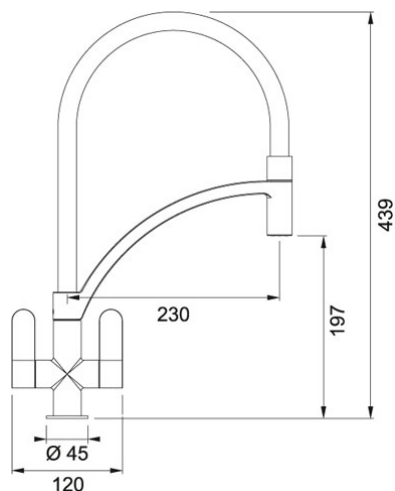

Pull Out Nozzle Chrome-Black | 115.0567.596

FAMILY : Taps | SERIE : Zelus | INSTALLATION TYPE : Sink/Worktop | MODEL : Pull Out Nozzle | FINISH : Chrome-Black

The Zelus is a stunning tap with coloured hose and pull-out nozzle with perlator - also available in Chrome or SilkSteel Spring Hose versions. Features rounded paddle handles.

This tap replaces the Wave.

TECHNICAL DATA

Version	Single-Flow Spout
Hot Flow Rate at 0.3 bar	1.70 litres/min
Suitable for low pressure system	No
Height Overall	437.00 mm
Spout reach	230.00 mm
Height to End of Spout	197.00 mm
Base	Ø-45
Handle Width	120.00 mm
Water Mixing Cartridge	Ceramic discs