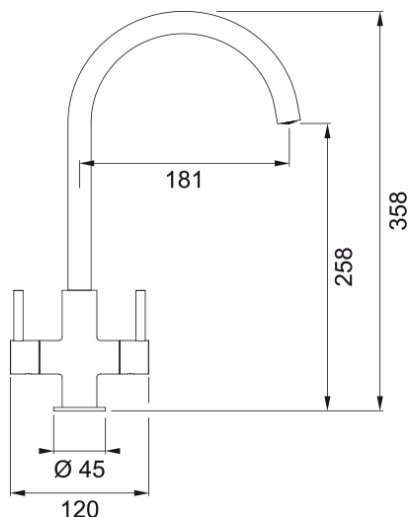

Hestia J-Spout SilkSteel | 115.0635.794

Technical Data

Product Information

Spout version U - spout

Color Decor steel

Type of material Brass

Dimensions

Tap hole diameter 35 mm

Cartridge dimension 1/2" headworks

Installation

Fixation type 1 Bolt

Water supply hose connection 1/2"

Flexible pull-out length 350 mm

Product specifications

Pressure High pressure

Version Swivel

Tap operation Dual lever

Tap rotation 360°

Product Identification

Product brand FRANKE

Product family Smart

Model range Hestia

Properties

Eco water saving No