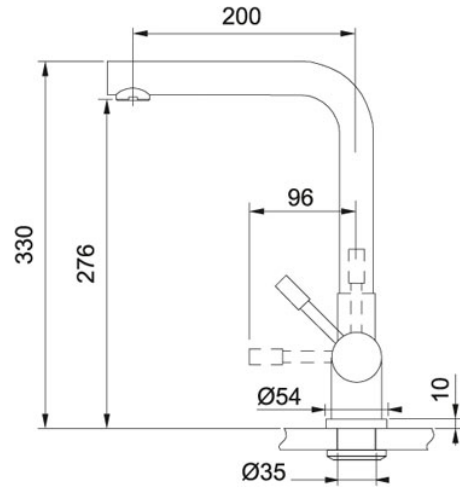

# Minerva Mondial Stainless Steel | 119.0474.417

INSTALLATION TYPE : Sink/Worktop | FAMILY : Instant boiling water taps | SERIE : 3-in-1 Tap | MODEL : Minerva Mondial | SERIE : Minerva Mondial | FINISH : Stainless Steel

The Minerva Mondial 3-in-1 tap provides hot, cold and 100°C boiling water. Safety is assured with a two-step safety handle, while fully insulated spout and handle ensures that they both stay cool to the touch. Discreet and suitable for almost any kitchen, the horizontal heating tank sits neatly behind a standard 150mm cabinet plinth, freeing up much-needed cupboard space.

| TECHNICAL DATA                   |  |
|----------------------------------|--|
| Version                          | Bi-Flow Spout  |
| Handle Width                     | 96.00 mm   |
| Height Overall                   | 330.00 mm  |
| Height to End of Spout           | 276.00 mm  |
| Spout reach                      | 200.00 mm  |
| Hot Flow Rate at 0.3 bar         | 2 litres/min   |
| Suitable for low pressure system | No   |
| Remarks                          | NB The Franke Minerva boiling water tap series requires a minimum of 1.5 bar pressure. |
| Tap Pressure                     | Low Pressure   |

# Minerva Mondial Stainless Steel | 119.0474.417

INSTALLATION TYPE : **Sink/Worktop** | FAMILY : **Instant boiling water taps** | SERIE : **3-in-1 Tap** | MODEL : **Minerva Mondial** | SERIE : **Minerva Mondial** | FINISH : **Stainless Steel**