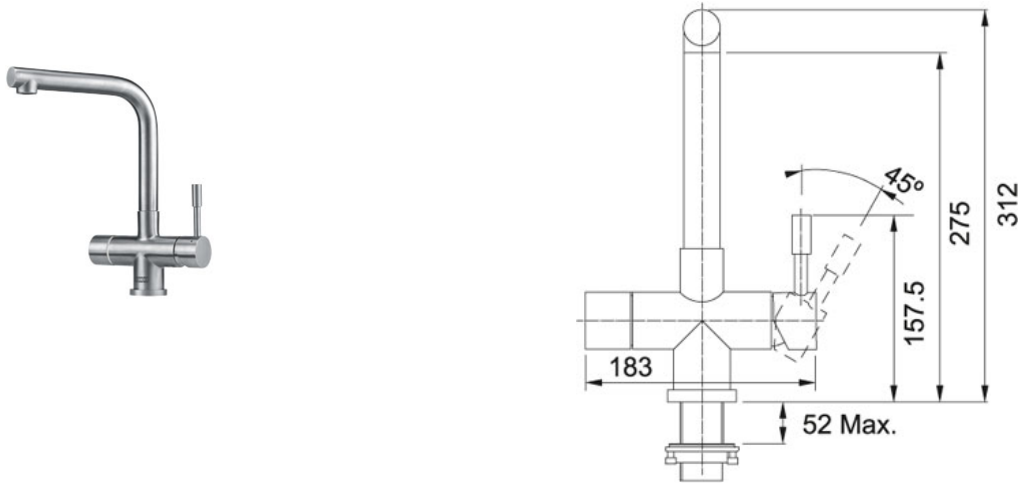

# Minerva Mondial Minerva Mondial Stainless Steel |

119.0474.444

FAMILY : **Instant boiling water taps** | MODEL : **Minerva Mondial** | SERIE : **Minerva Mondial** | FINISH : **Stainless Steel** |  
INSTALLATION TYPE : **Sink/Worktop** | SERIE : **Minerva Electronic 4-in-1 Tap**

The electronically controlled Minerva Mondial 4-in-1 delivers boiling, warm or cold filtered water in an instant. Beautifully designed in solid stainless steel, it features pan and jug filling modes, child safety function plus a filter warning light.

## TECHNICAL DATA

Height Overall	312.00 mm
Spout reach	200.00 mm
Suitable for low pressure system	No
Base	Ø 54

Minerva Mondial Minerva Mondial Stainless Steel |  
119.0474.444

FAMILY : **Instant boiling water taps** | MODEL : **Minerva Mondial** | SERIE : **Minerva Mondial** | FINISH : **Stainless Steel** |  
INSTALLATION TYPE : **Sink/Worktop** | SERIE : **Minerva Electronic 4-in-1 Tap**