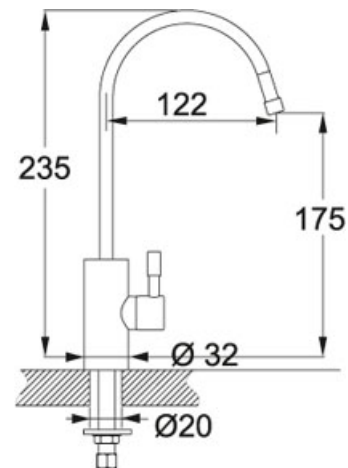

Mini Mini Chrome | 120.0187.409

FAMILY : FilterFlow Taps | SERIE : Mini | FINISH : Chrome | INSTALLATION TYPE : Sink/Worktop | MODEL : Mini

The Franke FilterFlow Mini offers the convenience of a separate filtered water supply, providing drinking water that is clean, refreshing and free of impurities. Having filtered water at your fingertips means no more cumbersome, expensive bottled water.

TECHNICAL DATA

Version	Single-Flow Spout
Height Overall	235.00 mm
Spout reach	122.00 mm
Suitable for low pressure system	No
Remarks	The minimum bar pressure for FilterFlow is 1 bar hot and 1 bar cold. Maximum pressure is 5 bar. Tap requires 1 x 20mm diameter taphole.
Type	Quarter Turn Ceramic Disc