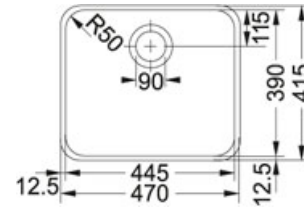

Largo LAX 110 45 Stainless Steel | 122.0066.736

FAMILY : Sinks | SERIE : Largo | MODEL : LAX 110 45 | FINISH : Stainless Steel | INSTALLATION TYPE : Undermount

TECHNICAL DATA

Cabinet Size	500.00 mm
Length Overall	470.00 mm
Width Overall	415.00 mm
Bowl Length	445.00 mm
Bowl Width	390.00 mm
Bowl Depth	175.00 mm
Length of large bowl	445.00 mm
Width of large bowl	390.00 mm
Depth of large bowl	175.00 mm
Cut-Out Template	Yes
Download Cut-Out Template	Click here
Remarks	Important: Ensure mounting system can be accommodated in cabinet.
Cabinet Size	50

Largo LAX 110 45 Stainless Steel | 122.0066.736

FAMILY : Sinks | SERIE : Largo | MODEL : LAX 110 45 | FINISH : Stainless Steel | INSTALLATION TYPE : Undermount

SUGGESTED PRODUCTS

119.0049.852

115.0049.980