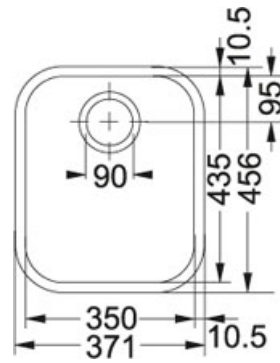

Ariane ARX 110-35 Stainless Steel | 122.0154.915

FAMILY : **Sinks** | SERIE : **Ariane** | MODEL : **ARX 110-35** | FINISH : **Stainless Steel** | INSTALLATION TYPE : **Undermount**

TECHNICAL DATA

Cabinet Size	500.00 mm
Bowl Length	350.00 mm
Bowl Width	435.00 mm
Bowl Depth	180.00 mm
Cut-Out Template	Yes
Download Cut-Out Template	Click here
Length Overall	371.00 mm
Width Overall	356.00 mm

115.0051.538

112.0059.946
