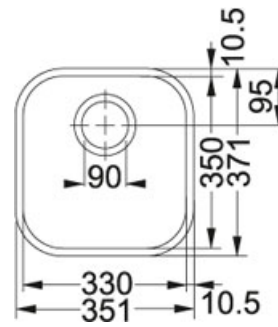

Ariane ARX 110-33 Stainless Steel | 122.0154.919

FAMILY : **Sinks** | SERIE : **Ariane** | MODEL : **ARX 110-33** | FINISH : **Stainless Steel** | INSTALLATION TYPE : **Undermount**

TECHNICAL DATA

Cabinet Size	500.00 mm
Bowl Length	330.00 mm
Bowl Width	350.00 mm
Bowl Depth	160.00 mm
Cut-Out Template	Yes
Download Cut-Out Template	Click here
Length Overall	351.00 mm
Width Overall	371.00 mm