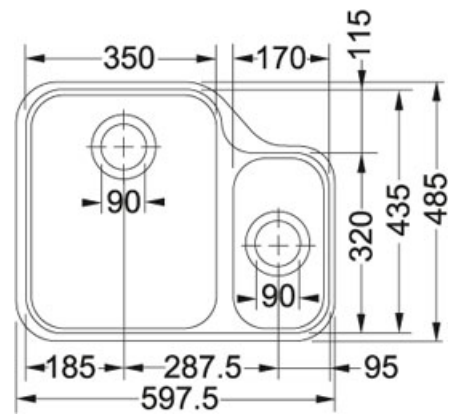

## Ariane ARX 160 Stainless Steel | 122.0154.935

FAMILY : Sinks | SERIE : Ariane | MODEL : ARX 160 | FINISH : Stainless Steel | INSTALLATION TYPE : Undermount

### TECHNICAL DATA

Cabinet Size	600.00 mm
Length of large bowl	350.00 mm
Width of large bowl	435.00 mm
Depth of large bowl	175.00 mm
Length of small bowl	170.00 mm
Width of small bowl	320.00 mm
Depth of small bowl	120.00 mm
Cut-Out Template	Yes
Download Cut-Out Template	<a href="#">Click here</a>
Position of small bowl	Right hand side
Length Overall	598.00 mm
Width Overall	485.00 mm
Opposite Configuration	122.0154.926