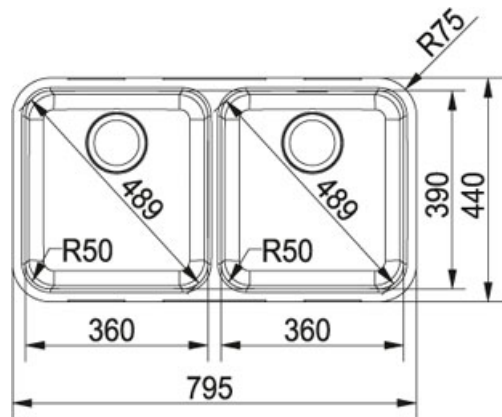

Largo LAX 120 36-36 Stainless Steel | 122.0156.181

FAMILY : **Sinks** | SERIE : **Largo** | MODEL : **LAX 120 36-36** | FINISH : **Stainless Steel** | INSTALLATION TYPE : **Undermount**

TECHNICAL DATA

Cabinet Size	900.00 mm
Length Overall	795.00 mm
Width Overall	440.00 mm
Length of large bowl	360.00 mm
Width of large bowl	390.00 mm
Depth of large bowl	175.00 mm
Cutout Length	496.00 mm
Cutout Width	346.00 mm
Cut-Out Template	Yes
Download Cut-Out Template	Click here
Cabinet Size	90

Largo LAX 120 36-36 Stainless Steel | 122.0156.181

FAMILY : Sinks | SERIE : Largo | MODEL : LAX 120 36-36 | FINISH : Stainless Steel | INSTALLATION TYPE : Undermount

SUGGESTED PRODUCTS

115.0049.980

115.0051.538