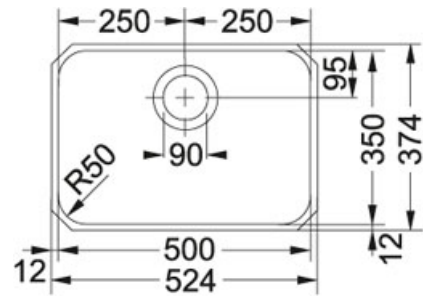

Largo LAX 110 50 Stainless Steel | 122.0181.453

FAMILY : Sinks | SERIE : Largo | MODEL : LAX 110 50 | FINISH : Stainless Steel | INSTALLATION TYPE : Undermount

TECHNICAL DATA

Cabinet Size	600.00 mm
Length of large bowl	500.00 mm
Width of large bowl	350.00 mm
Depth of large bowl	180.00 mm
Cut-Out Template	Yes
Download Cut-Out Template	Click here
Length Overall	524.00 mm
Width Overall	374.00 mm

Largo LAX 110 50 Stainless Steel | 122.0181.453

FAMILY : Sinks | SERIE : Largo | MODEL : LAX 110 50 | FINISH : Stainless Steel | INSTALLATION TYPE : Undermount

SUGGESTED PRODUCTS

119.0049.852

115.0049.980