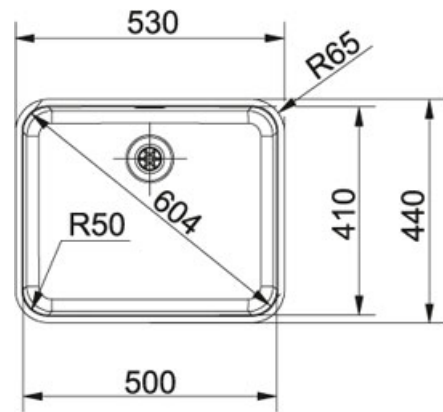

Largo LAX 110 50-41 Stainless Steel | 122.0250.208

FAMILY : Sinks | SERIE : Largo | MODEL : LAX 110 50-41 | FINISH : Stainless Steel | INSTALLATION TYPE : Undermount

TECHNICAL DATA

Cabinet Size	550.00 mm
Length Overall	530.00 mm
Width Overall	440.00 mm
Bowl Length	500.00 mm
Bowl Width	410.00 mm
Bowl Depth	175.00 mm
Cutout Length	497.00 mm
Cutout Width	407.00 mm
Cut-Out Template	Yes
Download Cut-Out Template	Click here

Largo LAX 110 50-41 Stainless Steel | 122.0250.208

FAMILY : Sinks | SERIE : Largo | MODEL : LAX 110 50-41 | FINISH : Stainless Steel | INSTALLATION TYPE : Undermount

SUGGESTED PRODUCTS

115.0051.538

112.0059.946
