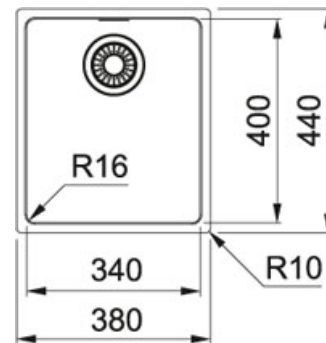

Maris Stainless Steel | 122.0531.850

FAMILY : **Sinks** | SERIE : **Maris** | FINISH : **Stainless Steel** | INSTALLATION TYPE : **Undermount** | MODEL : **MRX 110-34**

A modern and minimalistic undermount design with hygienic overflow. Available with a range of accessories, the sink's matt finish is the perfect fit with contemporary kitchen and living areas.

Also available as an inset Slim-Top format model.

TECHNICAL DATA

Length Overall	380.00 mm
Width Overall	440.00 mm
Cabinet Size	400.00 mm
Depth of large bowl	180.00 mm
Width of large bowl	400.00 mm
Length of large bowl	340.00 mm