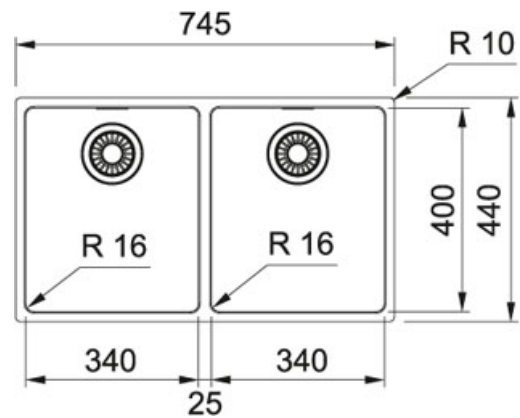

Maris Stainless Steel | 122.0531.853

FAMILY : Sinks | SERIE : Maris | MODEL : MRX 120-34-34 | FINISH : Stainless Steel | INSTALLATION TYPE : Undermount

A modern and minimalistic undermount design with hygienic overflow. Available with a range of accessories, the sink's matt finish is the perfect fit with contemporary kitchen and living areas.

Also available as an inset Slim-Top format model.

TECHNICAL DATA

Length Overall	745.00 mm
Width Overall	440.00 mm
Cabinet Size	800.00 mm
Depth of large bowl	180.00 mm
Width of large bowl	400.00 mm
Length of large bowl	340.00 mm