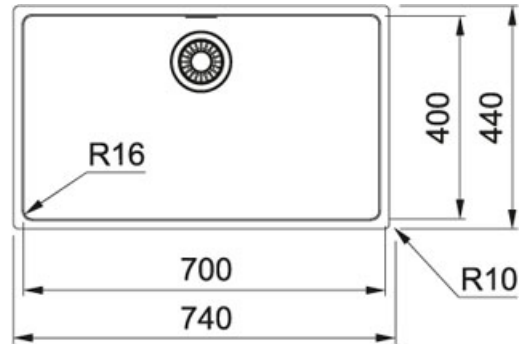

Maris MRX 110 70 Stainless Steel | 122.0531.911

FAMILY : **Sinks** | SERIE : **Maris** | FINISH : **Stainless Steel** | INSTALLATION TYPE : **Undermount** | MODEL : **MRX 110 70**

A modern and minimalistic undermount design with hygienic overflow. Available with a range of accessories, the sink's matt finish is the perfect fit with contemporary kitchen and living areas.

Also available as an inset Slim-Top format model.

TECHNICAL DATA

Length Overall	740.00 mm
Width Overall	440.00 mm
Cabinet Size	800.00 mm
Depth of large bowl	180.00 mm
Width of large bowl	400.00 mm
Length of large bowl	700.00 mm