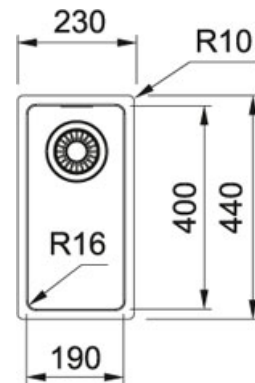

Maris Stainless Steel | 122.0553.879

FAMILY : Sinks | SERIE : Maris | MODEL : MRX 110-19 | INSTALLATION TYPE : Undermount | FINISH : Stainless Steel

A modern and minimalistic undermount design with hygienic overflow. Available with a range of accessories, the sink's matt finish is the perfect fit with contemporary kitchen and living areas.

Also available as an inset Slim-Top format model.

TECHNICAL DATA

Length Overall	230.00 mm
Width Overall	440.00 mm
Length of large bowl	190.00 mm
Width of large bowl	400.00 mm
Depth of large bowl	130.00 mm
Cutout Length	190.00 mm
Cutout Width	400.00 mm
Cabinet Size	300.00 mm