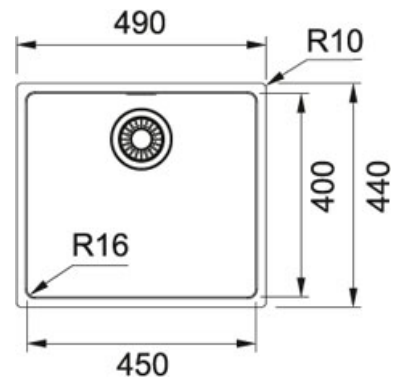

Maris Stainless Steel | 122.0553.943

FAMILY : Sinks | FINISH : Stainless Steel | SERIE : Maris | MODEL : MRX 110-45 | INSTALLATION TYPE : Undermount

A modern and minimalistic undermount design with hygienic overflow. Available with a range of accessories, the sink's matt finish is the perfect fit with contemporary kitchen and living areas.

Also available as an inset Slim-Top format model.

TECHNICAL DATA

Length Overall	490.00 mm
Width Overall	440.00 mm
Length of large bowl	450.00 mm
Width of large bowl	400.00 mm
Depth of large bowl	180.00 mm
Cutout Length	450.00 mm
Cutout Width	400.00 mm
Cabinet Size	550.00 mm