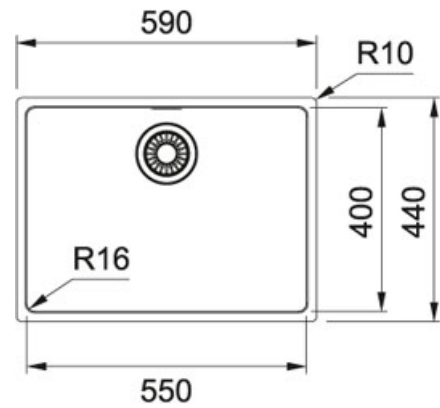

Maris Stainless Steel | 122.0553.947

FAMILY : Sinks | FINISH : Stainless Steel | SERIE : Maris | MODEL : MRX 110-55 | INSTALLATION TYPE : Undermount

A modern and minimalistic undermount design with hygienic overflow. Available with a range of accessories, the sink's matt finish is the perfect fit with contemporary kitchen and living areas.

Also available as an inset Slim-Top format model.

TECHNICAL DATA

Length Overall	590.00 mm
Width Overall	440.00 mm
Length of large bowl	550.00 mm
Width of large bowl	400.00 mm
Depth of large bowl	180.00 mm
Cutout Length	550.00 mm
Cutout Width	400.00 mm
Cabinet Size	800.00 mm