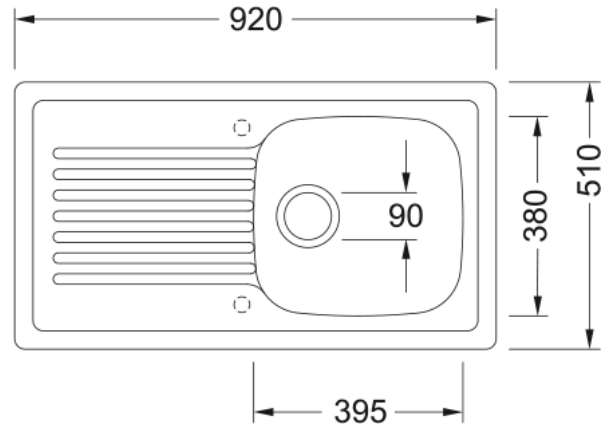

ELBA ELK 611 REV White | 124.0307.010

Technical Data

Product Information

Sink type	Sink (w/ drainer)
Type of material	Ceramic
Number of bowls	1
Color	Glacier
Finish	Glossy

Dimensions

External size: right to left	920.0
External size: front to back	510.0
Bowl 1 size: right to left	395.0
Bowl 1 size: front to back	380.0
Bowl 1: depth	185.0
Cutout inset: right to left	880.0
Cutout inset: front to back	460.0

Installation

Minimum cabinet size	50 cm
----------------------	-------

Product specifications

Installation type	Inset
Waste outlet	3 1/2"
Position of drainer	Reversible drainer

Product Identification

Product brand	FRANKE
Product family	None
Model range	Elba
Approval logo	CE
Approval logo	UKCA

Properties

Drainers number	1
-----------------	---

Product reversibility	Yes
Tap ledge	Yes
Waste kit include	Yes
Waste kit type	Manual
Siphon included	No
Number of tap holes	2
Soap dispenser hole	No