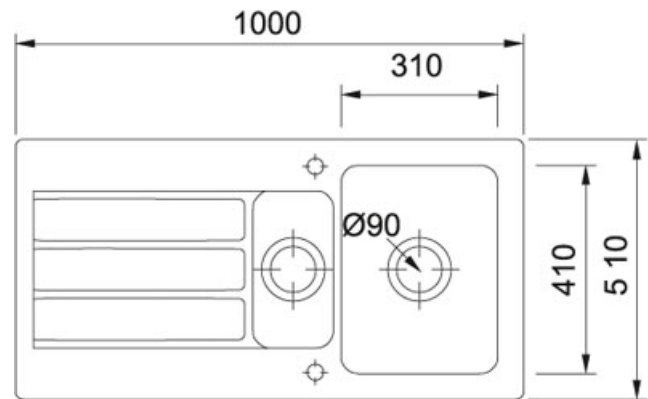

Ceramic White | 124.0531.657

FAMILY : Sinks | SERIE : Arcana | MODEL : AHK 611 | FINISH : Ceramic White | INSTALLATION TYPE : Inset

The outstanding Arcana sink was designed in partnership with Villeroy and Boch. A contemporary design made from extremely durable materials it provides a stylish gloss finish that's perfect for any high-end kitchen.

TECHNICAL DATA

Cabinet Size	600.00 mm
Length Overall	1,000.00 mm
Width Overall	510.00 mm
Position of Drainer	Reversible
Length of large bowl	440.00 mm
Width of large bowl	405.00 mm
Depth of large bowl	220.00 mm
Cutout Length	970.00 mm
Cutout Width	480.00 mm

FEATURES

↔ 100 Width 100 cm

Ceramic White | 124.0531.657

FAMILY : Sinks | SERIE : Arcana | MODEL : AHK 611 | FINISH : Ceramic White | INSTALLATION TYPE : Inset

SUGGESTED PRODUCTS

115.0049.989

115.0049.990

134.0473.236