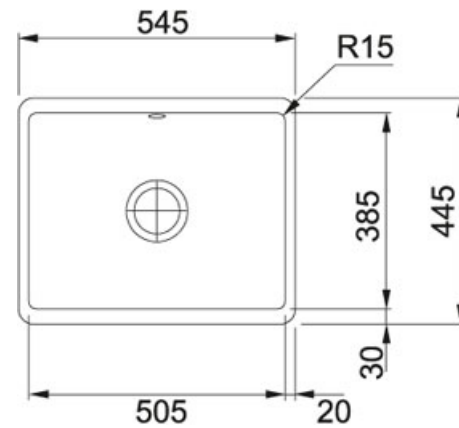

Kubus KBK 110 50 Ceramic White | 126.0330.603

FAMILY : Sinks | SERIE : Kubus | MODEL : KBK 110 50 | INSTALLATION TYPE : Undermount | FINISH : Ceramic White

TECHNICAL DATA

Cabinet Size	600.00 mm
Length Overall	545.00 mm
Width Overall	445.00 mm
Length of large bowl	505.00 mm
Width of large bowl	385.00 mm
Depth of large bowl	185.00 mm
Cutout Length	495.00 mm
Cutout Width	375.00 mm
Cutout radius	R: 15 mm
Position of Drainer	None
Cut-Out Template	No
Remarks	Use template supplied with sink. Ceramic sink measurements may vary +/-1% due to the firing process.