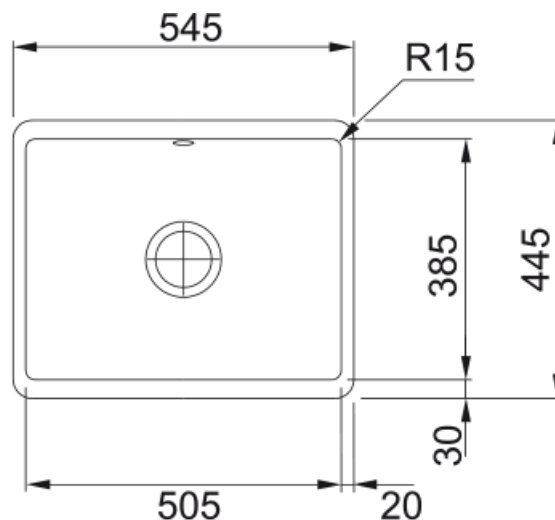

## KUBUS KBK 110 50 White | 126.0438.483

A straightforward and modern design with a well-proportioned radius and sizes, this sink fits perfectly into any kitchen.

#### Dimensions

External size: right to left	545.0
External size: front to back	445.0
Bowl 1 size: right to left	505.0
Bowl 1 size: front to back	385.0
Bowl 1: depth	185.0

#### Installation

Minimum cabinet size	60 cm
----------------------	-------