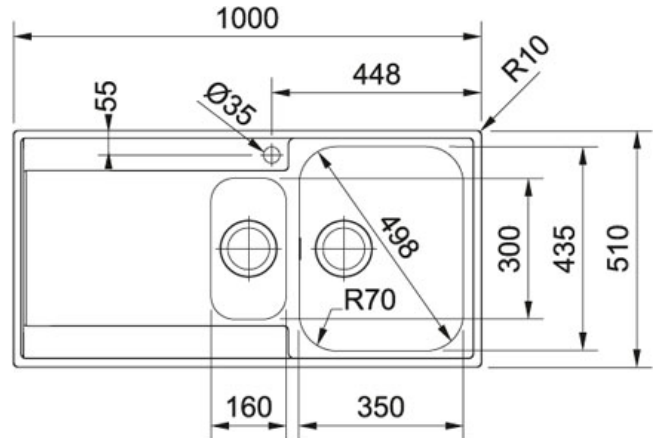

Maris MRX 251 Stainless Steel | 127.0251.080

FAMILY : Sinks | SERIE : Maris | MODEL : MRX 251 | FINISH : Stainless Steel | INSTALLATION TYPE : Slim-Top | PRODUCT LINE : Maris

TECHNICAL DATA

Cabinet Size	600.00 mm
Length Overall	1,000.00 mm
Width Overall	510.00 mm
Length of large bowl	350.00 mm
Width of large bowl	435.00 mm
Depth of large bowl	175.00 mm
Length of small bowl	160.00 mm
Width of small bowl	300.00 mm
Depth of small bowl	120.00 mm
Cutout Length	987.00 mm
Cutout Width	497.00 mm
Position of small bowl	Right hand side
Cutout radius	R: 0 - 10 mm
Opposite Configuration	127.0251.121

FEATURES

- Edge profile flushmount

Maris MRX 251 Stainless Steel | 127.0251.080

FAMILY : **Sinks** | SERIE : **Maris** | MODEL : **MRX 251** | FINISH : **Stainless Steel** | INSTALLATION TYPE : **Slim-Top** | PRODUCT LINE : **Maris**