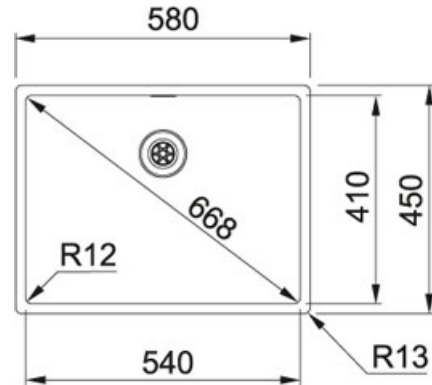

## BXX 110 54 Stainless Steel | 127.0371.513

FAMILY : Sinks | SERIE : Franke Box | MODEL : BXX 110 54 | FINISH : Stainless Steel | INSTALLATION TYPE : Undermount | INSTALLATION TYPE : Flushmount | INSTALLATION TYPE : Slim-Top

### TECHNICAL DATA

Depth of large bowl 200.00 mm

Length of large bowl 540.00 mm

Cabinet Size 800.00 mm

Cut-Out Template Yes

Length Overall 580.00 mm

Width Overall 450.00 mm

Cabinet Size 80

Width of large bowl 410.00 mm

Remarks IMPORTANT:-THE-CABINET-SIZE-MEASURE-INDICATED-IS-FOR-UNDERMOUNT-INSTALLATION.-FOR-FLUSHMOUNT-OR-SLIMTOP-INSTALLATION-CONSIDER-450-MM-CABINET

Download [Click here](#)