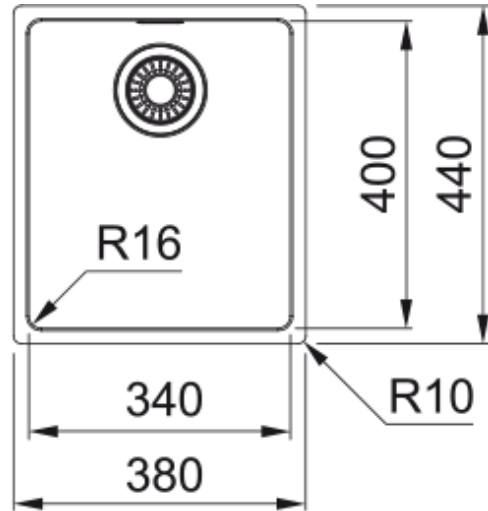

# MARIS BOWL MRX 210-34 | 127.0531.915

### Dimensions

External size: right to left	380.0
External size: front to back	440.0
Bowl 1 size: right to left	340.0
Bowl 1 size: front to back	400.0
Bowl 1: depth	180.0

### Installation

Minimum cabinet size	40 cm
----------------------	-------

### Product specifications

Installation type	Flushmount
Waste outlet	3 1/2"
Position of drainer	No drainer