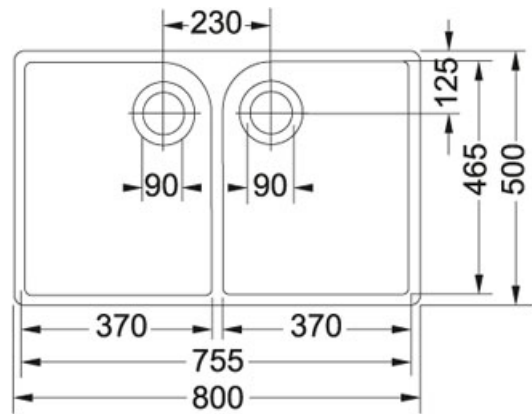

## TECHNICAL DATA

|                      |   |
|----------------------|---|
| Cabinet Size         | 800.00 mm   |
| Length Overall       | 800.00 mm   |
| Width Overall        | 500.00 mm   |
| Length of large bowl | 370.00 mm   |
| Width of large bowl  | 465.00 mm   |
| Depth of large bowl  | 200.00 mm   |
| External Bowl Depth  | 220.00 mm   |
| Remarks              | Use template supplied with sink.<br>Ceramic sink measurements may vary +/-1% due to the firing process. |