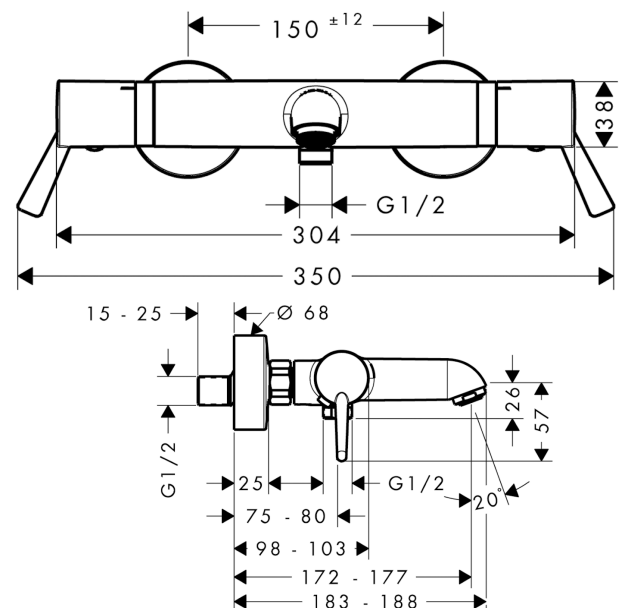

Scale drawing