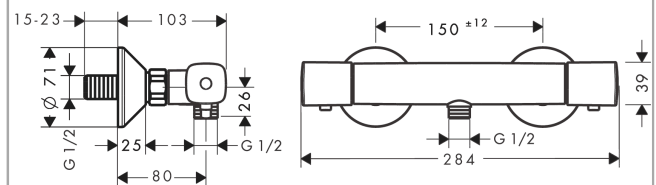

Scale drawing