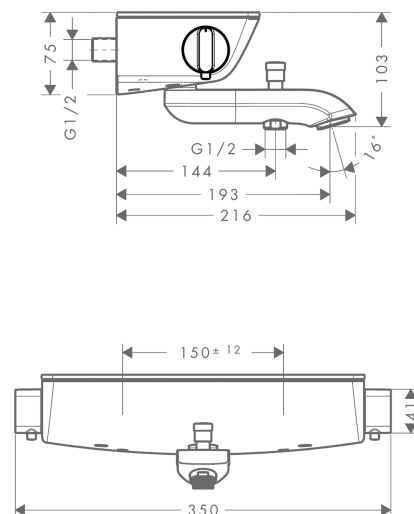

Scale drawing