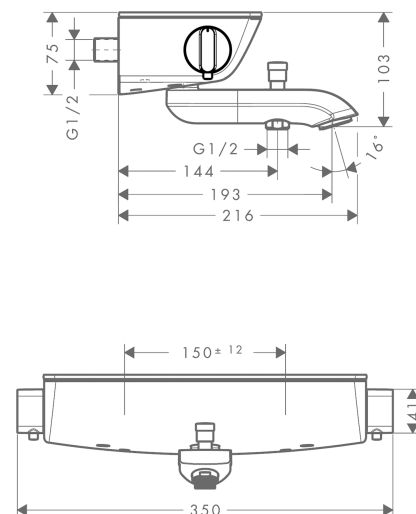

Ecostat Select
Thermostatic bath mixer for exposed installation
 Surfaces: **white/chrome** Art. no. : **13141400**

Description

product features

- spout 193 mm long
- designed to run 2 outlets
- exposed design allows easy installation, all working parts are outside of the wall
- Centre distance: 150 mm ± 12 mm
- Flow rate for bath spout (at 3 bar): 20 l/min
- Flow rate of hand shower (at 3 bar): 12 l/min
- thermostat cartridge, ceramic valve 180°
- Min. operating pressure: 1 bar
- Max. operating pressure: 10 bar
- safety stop at 40°C
- Maximum temperature can be adjusted on installation
- with isolated water conduction
- Inherently safe against backflow
- with silencer
- Material handles: metal
- made of safety glass
- in case of installation on existing G 3/4 connections, adaptor no. 02026000 must be used
- surface of the shelf at colour variant -000 = mirror glass, at colour variant -400 = white glass
- dirt filter included
- cannot be connected with a standard fixing plate
- WRAS 1807026
- WRAS 1807026

Article Details

Price excl. VAT

£ 441.67

Technology

Certificates

kiwa

Product image

Scale drawing