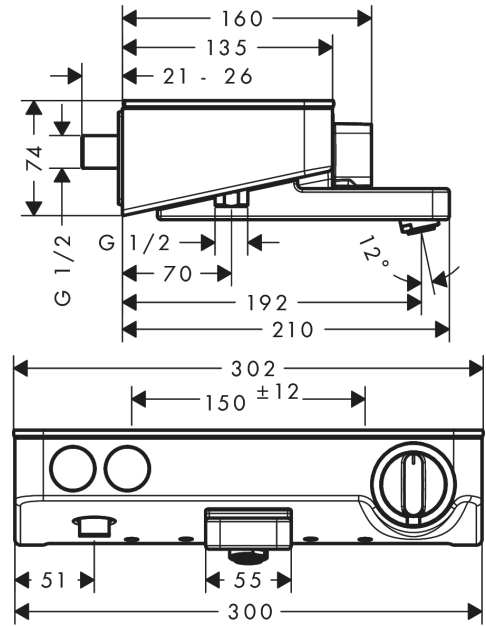

ShowerTablet Select
Thermostatic bath mixer 300 for exposed installation
 Surfaces: **white/chrome** Art. no. : **13151400**

Description

product features

- spout 192 mm long
- designed to run 2 outlets
- simultaneous utilisation by 2 outlets
- exposed design allows easy installation, all working parts are outside of the wall
- Centre distance: 150 mm ± 12 mm
- Flow rate for bath spout (at 3 bar): 20 l/min
- Flow rate of hand shower (at 3 bar): 16 l/min
- thermostat cartridge, start/ stop cartridge
- Min. operating pressure: 1 bar
- Max. operating pressure: 10 bar
- safety stop at 40°C
- Maximum temperature can be adjusted on installation
- with isolated water conduction
- Non-return valve
- with silencer
- Material handles: metal
- made of safety glass
- surface of the shelf at colour variant -000 = mirror glass, at colour variant -400 = white glass
- in case of installation on existing G 3/4 connections, adaptor no. 02026000 must be used
- dirt filter included
- if running with a pump, please specify a universal (negative head) pump
- cannot be connected with a standard fixing plate
- winner of the iF product design award 2014

Product image

Scale drawing

Flowchart