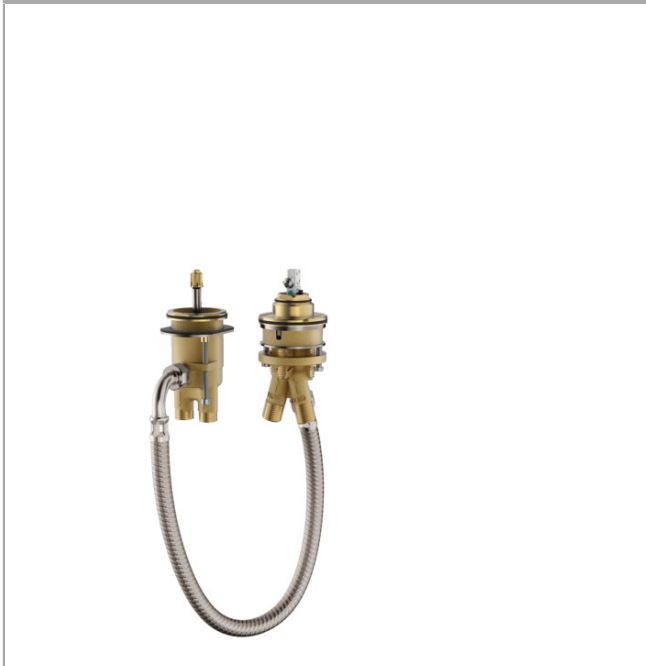

**Basic set for 2-hole rim-mounted bath mixer**

Surfaces: n.a. Art. no. : 13159180

**Description**

**product features**

- Suitable for remote spout
- Connection thread: 1/2"
- ceramic cartridge

**Article Details**

Price excl. VAT

£ 220.83

**Product image**

**Scale drawing**