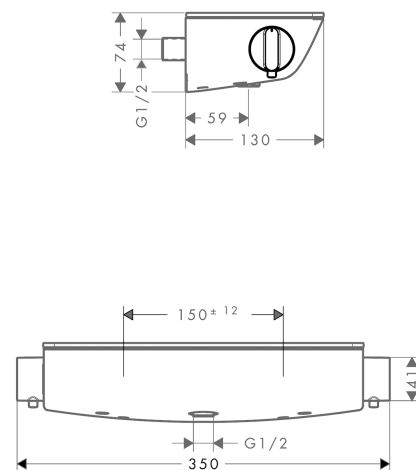

Scale drawing