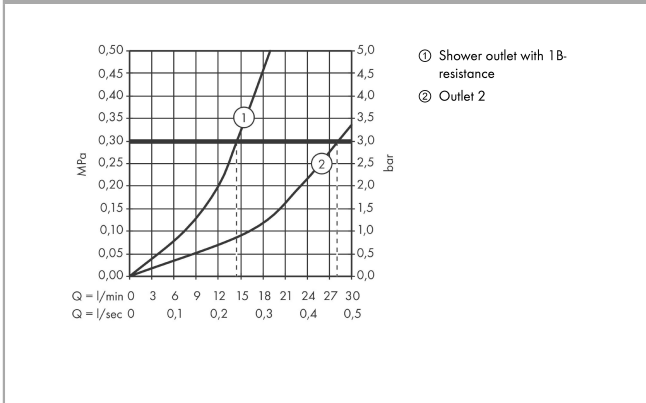

ShowerTablet Select

Thermostatic mixer 700 Universal for exposed installation for 2 outlets

Surfaces: **chrome** Art. no. : **13184000**

Product image

Scale drawing

Flowchart