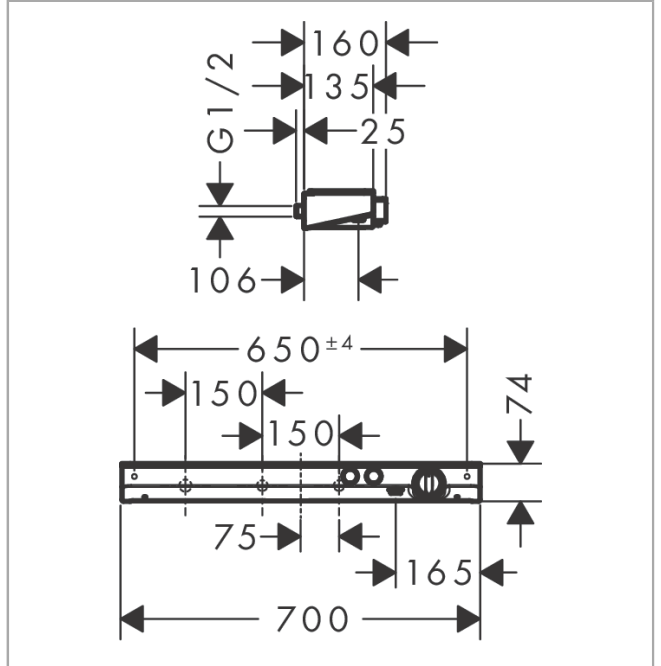

ShowerTablet Select

Thermostatic mixer 700 Universal for exposed installation for 2 outlets

Surfaces: **chrome** Art. no. : **13184000**

Description

product features

- designed to run 2 outlets
- simultaneous utilisation by 2 outlets
- exposed design allows easy installation, all working parts are outside of the wall
- Centre distance: 150 mm
- flow rate hand shower connection 14 l/min at 3 bar
- flow rate upper outlet 28 l/min at 3 bar
- start/ stop cartridge, thermostat cartridge
- Min. operating pressure: 1 bar
- Max. operating pressure: 10 bar
- safety stop at 40°C
- Maximum temperature can be adjusted on installation
- with isolated water conduction
- Non-return valve
- made of safety glass
- surface of the shelf at colour variant -000 = mirror glass, at colour variant -400 = white glass
- control of an external shower or bath tub filler via concealed connection G ½ possible
- Noise class: I
- dirt filter included
- Thermostat is delivered with buttons Rain large and hand shower
- cannot be connected with a standard fixing plate
- if running with a pump, please specify a universal (negative head) pump

ShowerTablet Select

Thermostatic mixer 700 Universal for exposed installation for 2 outlets

Surfaces: **chrome** Art. no. : **13184000**

Product image

Scale drawing

Flowchart

ShowerTablet Select
Thermostatic mixer 700 Universal for exposed installation for 2 outlets
 Surfaces: **chrome** Art. no. : **13184000**