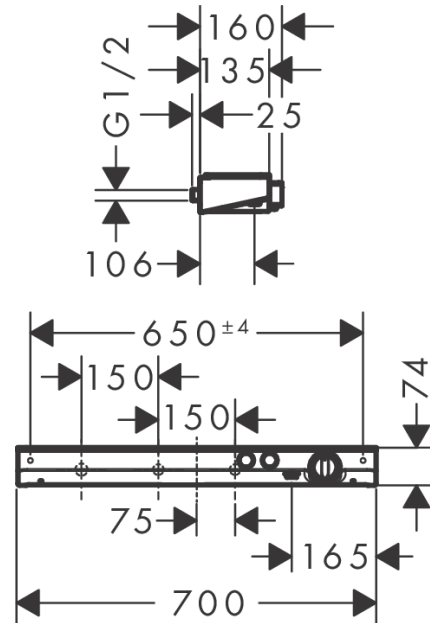

ShowerTablet Select**Thermostatic mixer 700 Universal for exposed installation for 2 outlets**Surfaces: **white/chrome** Art. no. : **13184400****Description****product features**

- designed to run 2 outlets
- simultaneous utilisation by 2 outlets
- exposed design allows easy installation, all working parts are outside of the wall
- Centre distance: 150 mm
- flow rate hand shower connection 14 l/min at 3 bar
- flow rate upper outlet 28 l/min at 3 bar
- start/ stop cartridge, thermostat cartridge
- Min. operating pressure: 1 bar
- Max. operating pressure: 10 bar
- safety stop at 40°C
- Maximum temperature can be adjusted on installation
- with isolated water conduction
- Non-return valve
- made of safety glass
- surface of the shelf at colour variant -000 = mirror glass, at colour variant -400 = white glass
- control of an external shower or bath tub filler via concealed connection G ½ possible
- Noise class: I
- dirt filter included
- Thermostat is delivered with buttons Rain large and hand shower
- cannot be connected with a standard fixing plate
- if running with a pump, please specify a universal (negative head) pump

Article Details

Price excl. VAT

£ 1,091.67

Technology**Design awards**reddot award 2015
winner**Certificates****kiwa**

ShowerTablet Select
Thermostatic mixer 700 Universal for exposed installation for 2 outlets
 Surfaces: **white/chrome** Art. no. : **13184400**

Product image

Scale drawing

Flowchart

ShowerTablet Select
Thermostatic mixer 700 Universal for exposed installation for 2 outlets
 Surfaces: **white/chrome** Art. no. : **13184400**

Installation examples