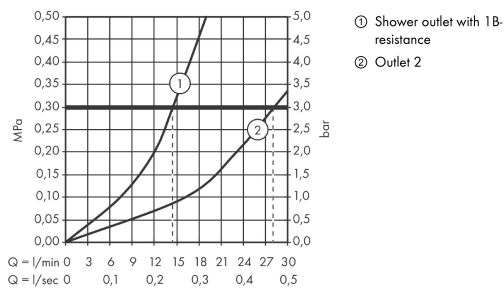

ShowerTablet Select
Thermostatic mixer 700 Universal for exposed installation for 2 outlets
Surfaces: **white/chrome** Art. no. : **13184400**

Product image

Scale drawing

Flowchart