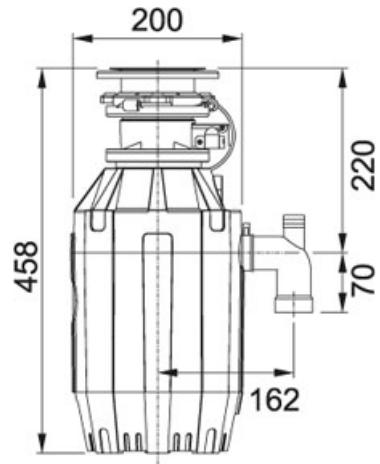

134.0473.238

FAMILY : Waste Management | SERIE : Franke Turbo Elite | MODEL : TE-125B | FINISH : Other

A Franke Turbo Elite Waste Disposal Unit is designed to free the kitchen of unsightly and unhygienic household waste, and is the essential add-on for ensuring that your kitchen remains looking immaculate. Thanks to a permanent magnet motor, Franke WDUs reach high speed in a split second, producing more torque per kilo than any other of its type. Whilst running water through the unit, food waste is instantly liquefied into fine particles that are easily flushed through the pipework system. Includes antibacterial protection for odour control.

This Batch Feed model is activated by loading the chamber and rotating the WDU plug. Model not compatible with Ceramic sinks.

TECHNICAL DATA

Version	Batch feed
Horse Power Waste Disposer	1 1/4 HP
Motor Speed	2800
Warranty	10 Years
