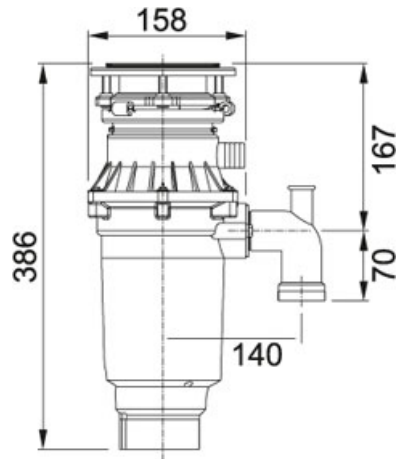

134.0483.704

FAMILY : Waste Management | SERIE : Franke Turbo Elite | MODEL : Slimline TE-75S | FINISH : Other

A Franke Turbo Elite Waste Disposal Unit is designed to free the kitchen of unsightly and unhygienic household waste, and is the essential add-on for ensuring that your kitchen remains looking immaculate. Thanks to a permanent magnet motor, Franke WDUs reach high speed in a split second, producing more torque per kilo than any other of its type. Whilst running water through the unit, food waste is instantly liquefied into fine particles that are easily flushed through the pipework system. Includes integrated Air Switch. Includes antibacterial protection for odour control.

This is a slimline model ideal for fitting into 1.5 bowl sinks where space may be limited.

An Extended Flange is available separately for fitting your WDU to a Ceramic sink.

TECHNICAL DATA

Version	Continuous feed
Horse Power Waste Disposer	3/4 HP
Motor Speed	2700
Warranty	10 Years