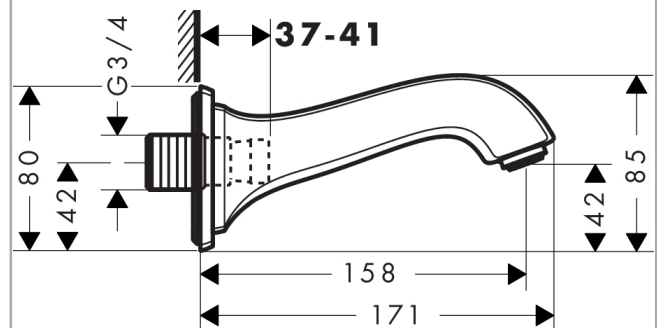

Metropol Classic Bath spout

Surfaces: **chrome** Art. no. : **13425000**

Description

product features

- exposed design allows easy installation, all working parts are outside of the wall
- spout 158 mm long
- wall-mounted
- Flow rate (at 3 bar): 25 l/min at 3 bar
- normal spray

Article Details

Price excl. VAT

£ 175.83

Technology

Product image

Scale drawing

Flowchart

The consumption was measured in combination with the appropriate fittings (thermostat/mixer/ in-wall valve) to reflect actual application in practice.