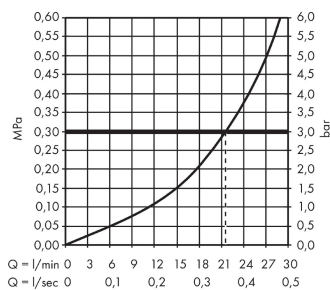

Metropol Classic Bath spout

Surfaces: **chrome** Art. no. : **13425000**

Description

product features

- exposed design allows easy installation, all working parts are outside of the wall
- spout 158 mm long
- wall-mounted
- Flow rate (at 3 bar): 25 l/min at 3 bar
- normal spray

Article Details

Price excl. VAT

£ 175.83

Technology

Product image

Scale drawing

Flowchart

The consumption was measured in combination with the appropriate fittings (thermostat/mixer/ in-wall valve) to reflect actual application in practice.