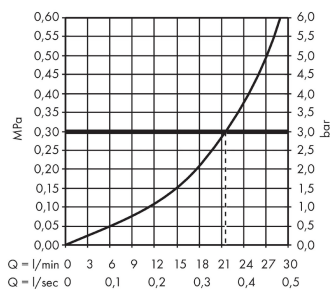

Metropol Classic

Bath spout

Surfaces: **chrome/gold-optic** Art. no. : **13425090**

Description

product features

- exposed design allows easy installation, all working parts are outside of the wall
- spout 158 mm long
- wall-mounted
- Flow rate (at 3 bar): 25 l/min at 3 bar
- normal spray

Article Details

Price excl. VAT

£ 225.00

Technology

Product image

Scale drawing

Flowchart

The consumption was measured in combination with the appropriate fittings (thermostat/mixer/ in-wall valve) to reflect actual application in practice.