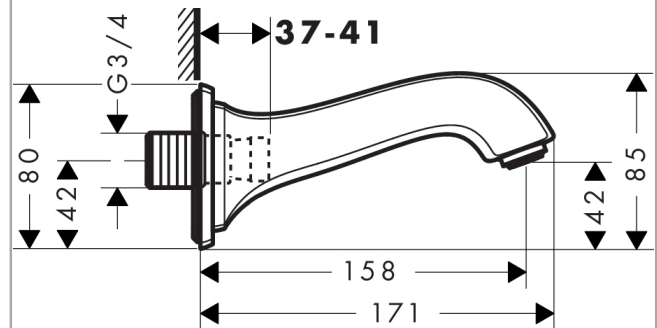

Metropol Classic

Bath spout

Surfaces: **chrome/gold-optic** Art. no. : **13425090**

Description

product features

- exposed design allows easy installation, all working parts are outside of the wall
- spout 158 mm long
- wall-mounted
- Flow rate (at 3 bar): 25 l/min at 3 bar
- normal spray

Article Details

Price excl. VAT

£ 225.00

Technology

Product image

Scale drawing

Flowchart

The consumption was measured in combination with the appropriate fittings (thermostat/mixer/ in-wall valve) to reflect actual application in practice.