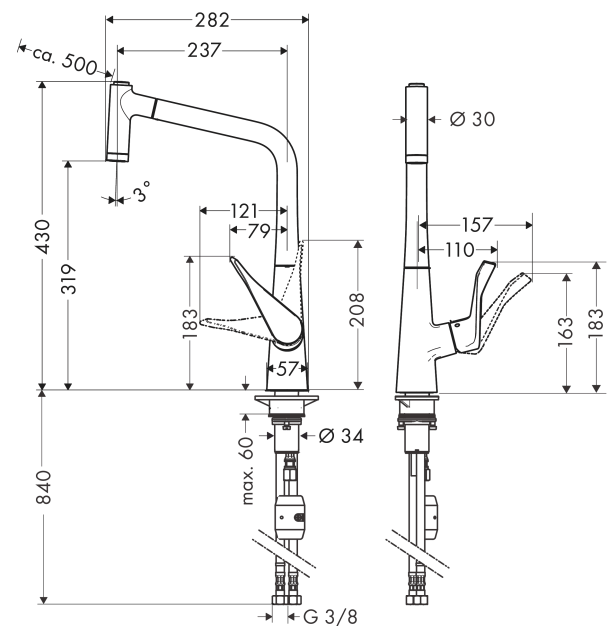

Metris M71

Single lever kitchen mixer 320 with pull-out spray, 2 spray modes

Surfaces: **chrome** Art. no. : **14820000**

Description

product features

- ComfortZone 320 provides space for greater freedom of movement
- Swivel spout adjustable in 2 steps to 110° or 150°
- laminar spray and spray jet
- lockable shower spray, spray return automatically through handle closing
- MagFit magnetic shower support
- quick connect hose
- Flow rate (at 3 bar) 10 l/min
- ceramic cartridge
- 3/8" hose connections
- integrated non-return valve
- operating pressure: min. 1 bar / max. 10 bar

Article Details

Price excl. VAT

£ 483.33

Technology

Certificates

kiwa

Product image

Scale drawing