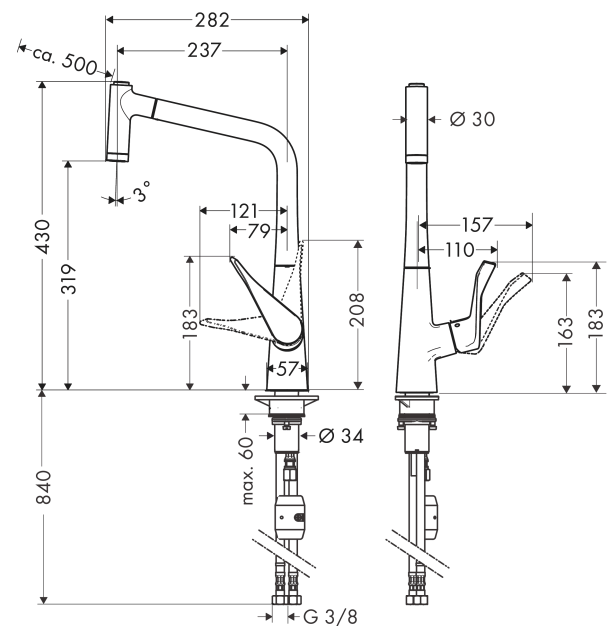

Metris M71

Single lever kitchen mixer 320 with pull-out spray, 2 spray modes

Surfaces: stainless steel finish Art. no. : 14820800

Description

product features

- ComfortZone 320 provides space for greater freedom of movement
- Swivel spout adjustable in 2 steps to 110° or 150°
- laminar spray and spray jet
- lockable shower spray, spray return automatically through handle closing
- MagFit magnetic shower support
- quick connect hose
- Flow rate (at 3 bar) 10 l/min
- ceramic cartridge
- 3/8" hose connections
- integrated non-return valve
- operating pressure: min. 1 bar / max. 10 bar

Article Details

Price excl. VAT

£ 625.00

Technology

Certificates

kiwa

Product image

Scale drawing