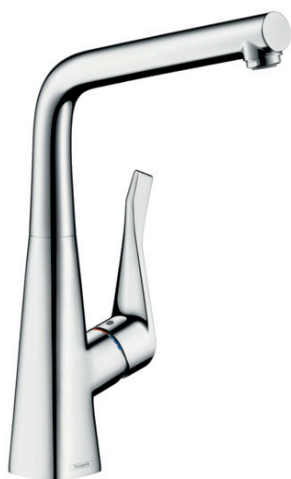

Metris M71

Single lever kitchen mixer 320, single spray mode

Surfaces: **chrome** Art. no. : **14822000**

Description

product features

- ComfortZone 320 provides space for greater freedom of movement
- Swivel spout can be adjusted in 3 steps 110°, 150° or 360°
- laminar spray
- Flow rate (at 3 bar) 13 l/min
- ceramic cartridge
- 3/8" hose connections
- operating pressure: min. 1 bar / max. 10 bar
- Significantly reduced splashing by soft start of the water flow
- WRAS 1903006
- Kiwa UK 1406711

Article Details

Price excl. VAT

£ 325.00

Technology

Certificates

kiwa

Product image