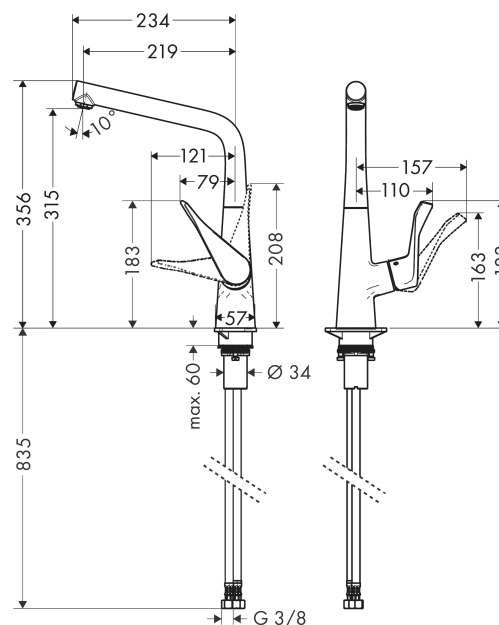

Metris M71

Single lever kitchen mixer 320, single spray mode
 Surfaces: **stainless steel finish** Art. no. : **14822800**

Description

product features

- ComfortZone 320 provides space for greater freedom of movement
- Swivel spout can be adjusted in 3 steps 110°, 150° or 360°
- laminar spray
- Flow rate (at 3 bar) 13 l/min
- ceramic cartridge
- 3/8" hose connections
- operating pressure: min. 1 bar / max. 10 bar
- Significantly reduced splashing by soft start of the water flow
- WRAS 1903006
- Kiwa UK 1406711

Article Details

Price excl. VAT

£ 483.33

Technology

Certificates

kiwa

Product image

Scale drawing