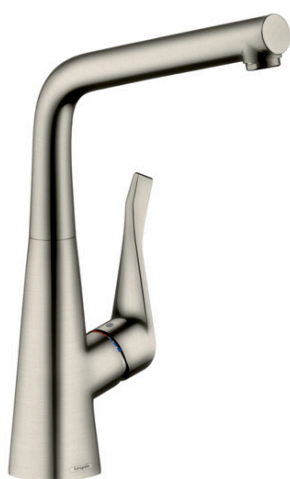

Metris M71

Single lever kitchen mixer 320, single spray mode
 Surfaces: **stainless steel finish** Art. no. : **14822800**

Description

product features

- ComfortZone 320 provides space for greater freedom of movement
- Swivel spout can be adjusted in 3 steps 110°, 150° or 360°
- laminar spray
- Flow rate (at 3 bar) 13 l/min
- ceramic cartridge
- 3/8" hose connections
- operating pressure: min. 1 bar / max. 10 bar
- Significantly reduced splashing by soft start of the water flow
- WRAS 1903006
- Kiwa UK 1406711

Article Details

Price excl. VAT

£ 483.33

Technology

Certificates

kiwa

Product image

Scale drawing