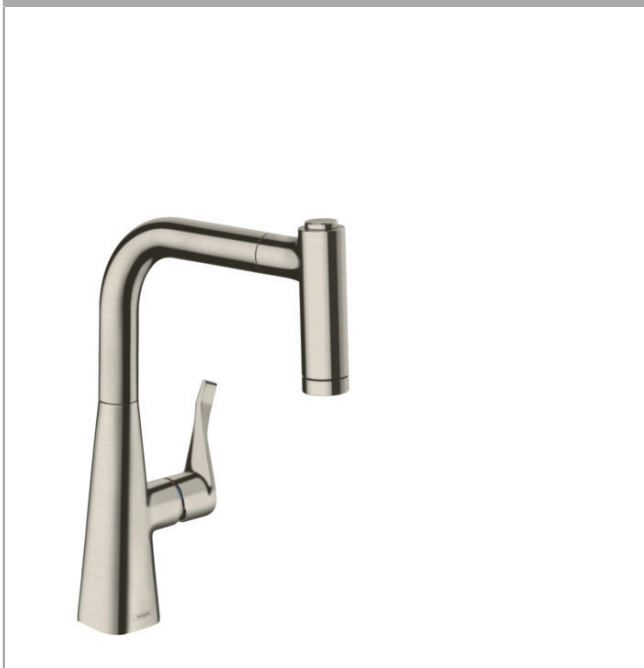

Metris M71

Single lever kitchen mixer 220 with pull out spray, 2 spray modes

Surfaces: **stainless steel finish** Art. no. : **14834800**

Description

product features

- ComfortZone 220 provides space for greater freedom of movement
- Swivel spout adjustable in 2 steps to 110° or 150°
- laminar spray and spray jet
- lockable shower spray, spray return automatically through handle closing
- MagFit magnetic shower support
- quick connect hose
- Flow rate (at 3 bar) 9 l/min
- ceramic cartridge
- 3/8" hose connections
- integrated non-return valve

Article Details

Price excl. VAT

£ 500.00

Technology

Certificates

kiwa

Product image